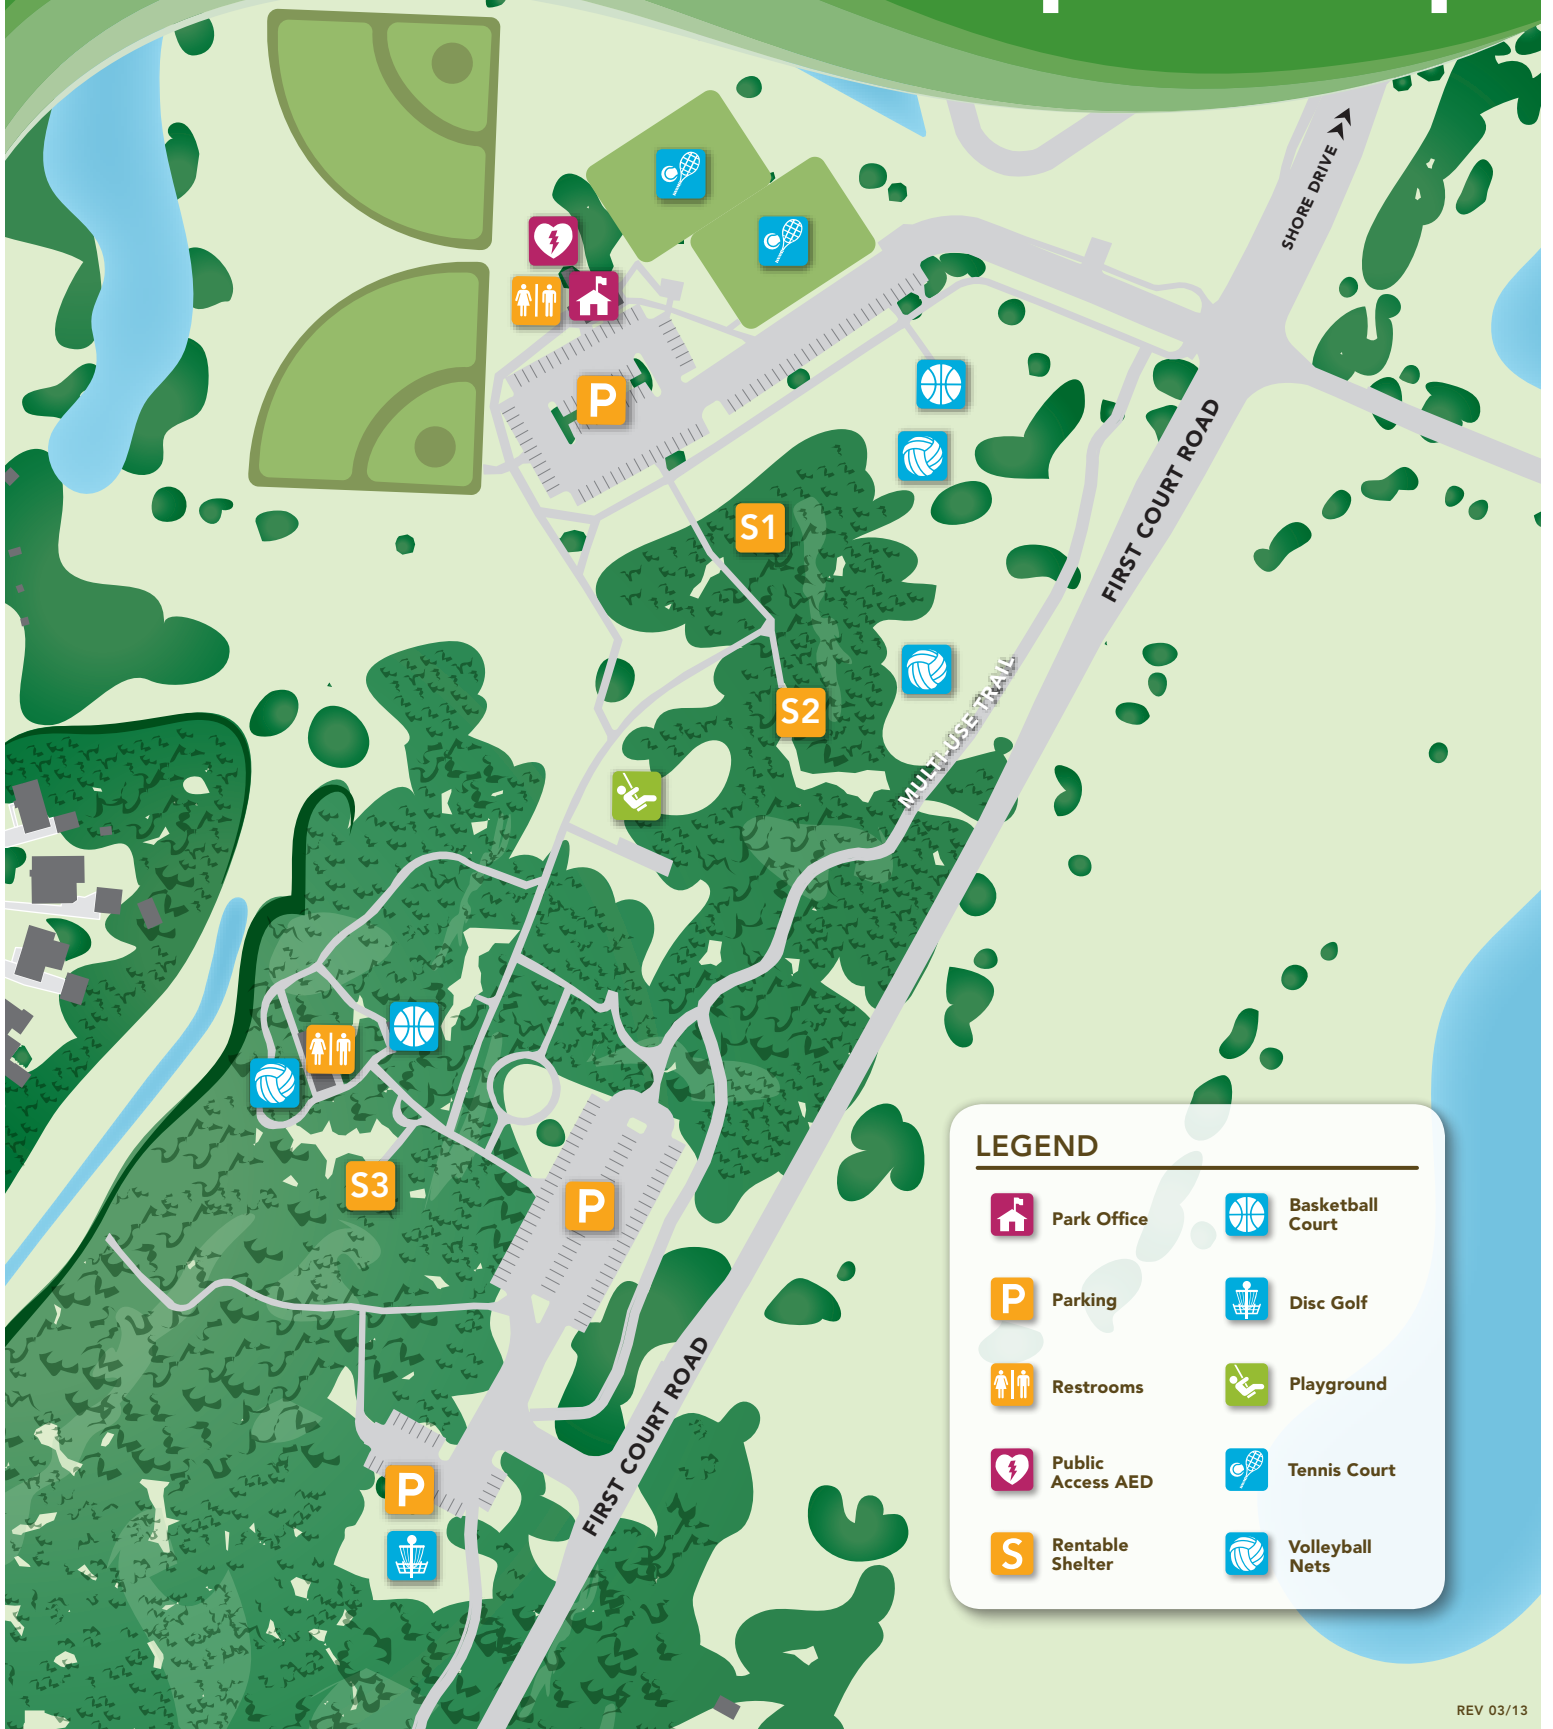

bayville farms park map

LEGEND

- | | |
|---|--|
|  Park Office |  Basketball Court |
|  Parking |  Disc Golf |
|  Restrooms |  Playground |
|  Public Access AED |  Tennis Court |
|  Rentable Shelter |  Volleyball Nets |